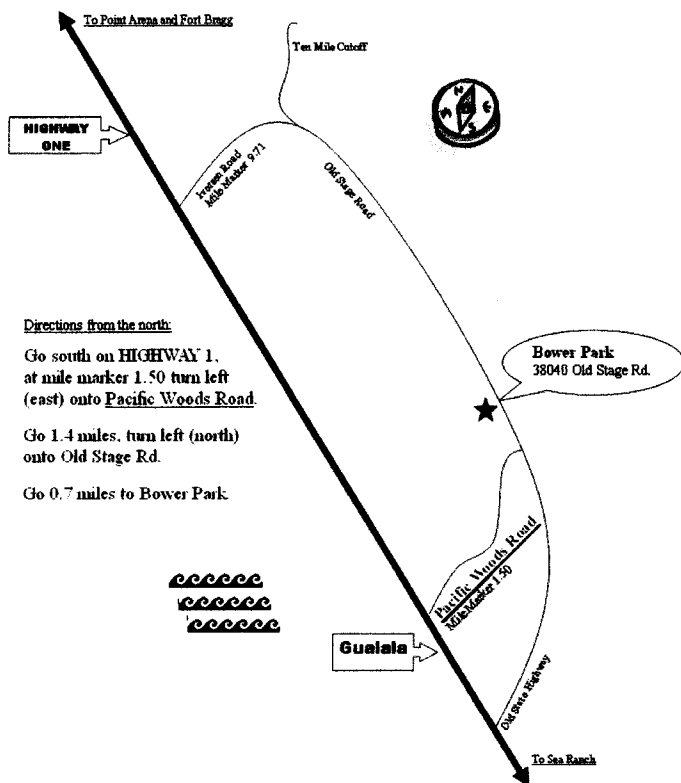

Tri-Tip & Sausage BBQ

Welcome 12 Steppers,
Family & Friends

Bring your own drinks and a potluck dish
Meat, plates & utensils, coffee & water provided.

Sunday
August 8, 2010

1:00 pm—4:30 pm

Bring your Horseshoes,
Frisbees, hacky sack, etc.

Directions from the north:

Go south on HIGHWAY 1,
at mile marker 1.50 turn left
(east) onto Pacific Woods Road.

Go 1.4 miles, turn left (north)
onto Old Stage Rd.

Go 0.7 miles to Bower Park.

At Bower Park
38040 Old Stage Road
Gualala